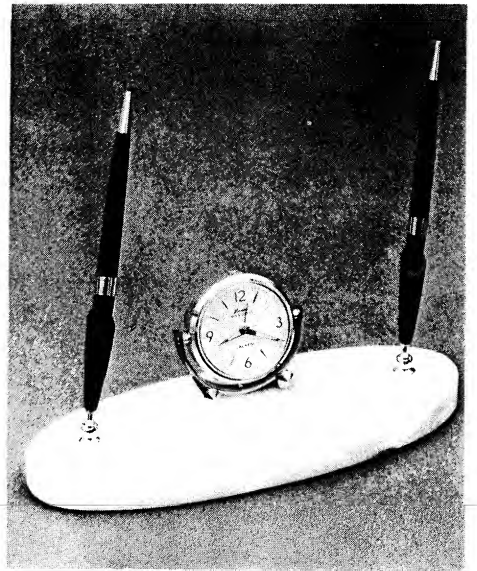

104RK - PEN BASE — OVAL — DOUBLE PEN — SWIVEL ALARM CLOCK

DELUXE BALL POINT PEN